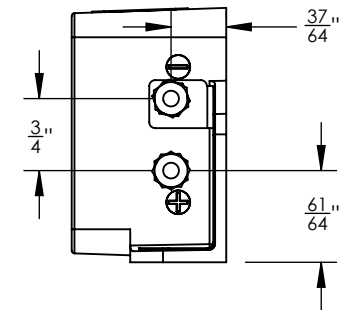

	MODEL	dB	AMP	VOLTAGE	SAE J994
SINGLE TONE (HO2052)	64-087	87	.06	9-32 vdc	X
	64-097	97	.13	9-32 vdc	X
	64-097-12	97	.13	12 vdc	X
	64-102	102	.14	9-32 vdc	X
	64-107	107	.40	10-32 vdc	X
DUAL TONE AUTO ADJUST	64-097DT	97	.30	9-32 vdc	
	64-707A	77-97	.4	10-32 vdc	
	64-802A	82-102	.4	10-32 vdc	
	64-807A	87-107	.4	10-32 vdc	X
	MODEL	dB	AMP	VOLTAGE	SAE J994
SINGLE TONE	64G-087	87	.06	9-32 vdc	X
	64G-097	97	.13	9-32 vdc	X
	64G-097-12	97	.13	12 vdc	X
	64G-102	102	.14	9-32 vdc	X
	64G-107	107	.40	10-32 vdc	X
DUAL TONE AUTO ADJUST	64G-097DT	97	.30	9-32 vdc	
	64G-707A	77-97	.4	10-32 vdc	
	64G-802A	82-102	.4	10-32 vdc	
	64G-807A	87-107	.4	10-32 vdc	X

REV.	ECR	DESCRIPTION	DATE
-	9850	INITIAL DRAWING REQUEST	8/1/2011
A	10933	ADDED COOLDRIVE MODEL HO2052	1/21/2013
B	14250	REMOVED 64-107-12, 64-107-24, 64G-107-12, 64G-107-24. ADDED 64-107, 64G-107. UPDATED CURRENT AND VOLTAGE VALUES RELATED TO 449 CIRCUIT UPDATE.	3/16/2017
C	14769	UPDATED VOLTAGE AND CURENT SPECS DUE TO CIRCUIT CHANGES.	12/22/17
D	15128	UPDATE MODEL CHART, NOW ROHS	4/2/2018

64-\*\* w/ 9" WIRES

64G-\*\* LUGS  
w/ GROUND STRAP

- AGENCY APPROVALS: SEE MODEL CHART
- TEMPERATURE RANGE: -40 TO +85C
- dB TOLERANCE: ± 4 dB

UNLESS OTHERWISE SPECIFIED DIMENSIONS ARE IN INCHES TOLERANCES: ANGULAR: ± 2 DEG. .X ± .100 .XX ± .020 .XXX ± .005 .XXXX ± .001	DRAWN BY: SWN	<b>STAR HEADLIGHT &amp; LANTERN CO., INC.</b> 455 Rochester St. Avon NY 14414 Ph:(585) 226-9500 Fax: (585) 226-2029 MODEL: 64-* SERIES, HO2052
	DRAWING APPROVED BY ECR	
RoHS COMPLIANT: YES	THE INFORMATION CONTAINED IN THIS DRAWING IS THE SOLE PROPERTY OF STAR HEADLIGHT & LANTERN CO., INC.. ANY REPRODUCTION IN PART OR AS A WHOLE WITHOUT THE WRITTEN PERMISSION OF STAR HEADLIGHT & LANTERN CO., INC. IS STRICTLY PROHIBITED.	
MATERIAL: N/A	TITLE: MODEL DRAWING	
FINISH: N/A	DWG. NO. 64 SERIES	REV D
	SCALE: 1:2	DO NOT SCALE FROM DRAWING SHEET 1 OF 1