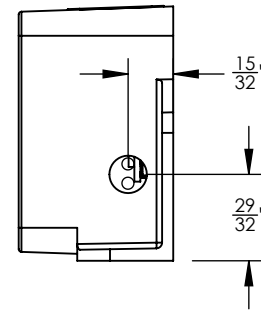

	MODEL	dB	AMP	VOLTAGE	SAE J994
SINGLE TONE (HO2052)	64-087	87	.06	9-32 vdc	X
	64-097	97	.13	9-32 vdc	X
	64-097-12	97	.13	12 vdc	X
	64-102	102	.14	9-32 vdc	X
	64-107	107	.40	10-32 vdc	X
DUAL TONE AUTO ADJUST	64-097DT	97	.30	9-32 vdc	
	64-707A	77-97	.4	10-32 vdc	
	64-802A	82-102	.4	10-32 vdc	
	64-807A	87-107	.4	10-32 vdc	X
	MODEL	dB	AMP	VOLTAGE	SAE J994
SINGLE TONE	64G-087	87	.06	9-32 vdc	X
	64G-097	97	.13	9-32 vdc	X
	64G-097-12	97	.13	12 vdc	X
	64G-102	102	.14	9-32 vdc	X
	64G-107	107	.40	10-32 vdc	X
DUAL TONE AUTO ADJUST	64G-097DT	97	.30	9-32 vdc	
	64G-707A	77-97	.4	10-32 vdc	
	64G-802A	82-102	.4	10-32 vdc	
	64G-807A	87-107	.4	10-32 vdc	X

REV.	ECR	DESCRIPTION	DATE
-	9850	INITIAL DRAWING REQUEST	8/1/2011
A	10933	ADDED COOLDRIVE MODEL HO2052	1/21/2013
B	14250	REMOVED 64-107-12, 64-107-24, 64G-107-12, 64G-107-24. ADDED 64-107, 64G-107. UPDATED CURRENT AND VOLTAGE VALUES RELATED TO 449 CIRCUIT UPDATE.	3/16/2017
C	14769	UPDATED VOLTAGE AND CURENT SPECS DUE TO CIRCUIT CHANGES.	12/22/17
D	15128	UPDATE MODEL CHART, NOW ROHS	4/2/2018

64-\*\* w/ 9" WIRES

64G-\*\* LUGS  
w/ GROUND STRAP

- AGENCY APPROVALS: SEE MODEL CHART
- TEMPERATURE RANGE: -40 TO +85C
- dB TOLERANCE: ± 4 dB

UNLESS OTHERWISE SPECIFIED DIMENSIONS ARE IN INCHES TOLERANCES: ANGULAR: ± 2 DEG. .X ± .100 .XX ± .020 .XXX ± .005 .XXXX ± .001	DRAWN BY: SWN	<b>STAR HEADLIGHT &amp; LANTERN CO., INC.</b> 455 Rochester St. Avon NY 14414 Ph:(585) 226-9500 Fax: (585) 226-2029 MODEL: 64-* SERIES, HO2052
	DRAWING APPROVED BY ECR	
RoHS COMPLIANT: YES	THE INFORMATION CONTAINED IN THIS DRAWING IS THE SOLE PROPERTY OF STAR HEADLIGHT & LANTERN CO., INC.. ANY REPRODUCTION IN PART OR AS A WHOLE WITHOUT THE WRITTEN PERMISSION OF STAR HEADLIGHT & LANTERN CO., INC. IS STRICTLY PROHIBITED.	
MATERIAL: N/A	TITLE: MODEL DRAWING	
FINISH: N/A	DWG. NO. 64 SERIES	REV D
	SCALE: 1:2	DO NOT SCALE FROM DRAWING SHEET 1 OF 1