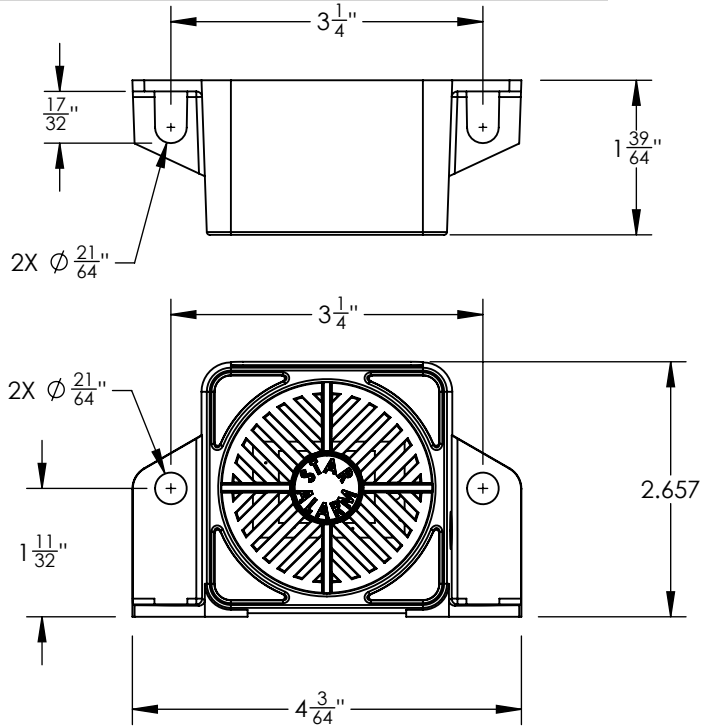

	MODEL	dB	AMP	VOLTAGE	SAE J994
SINGLE TONE (HO2052)	64-087	87	.06	9-32 vdc	X
	64-097	97	.13	9-32 vdc	X
	64-097-12	97	.13	12 vdc	X
	64-102	102	.14	9-32 vdc	X
	64-107	107	.40	10-32 vdc	X
DUAL TONE AUTO ADJUST	64-097DT	97	.30	9-32 vdc	
	64-707A	77-97	.4	10-32 vdc	
	64-802A	82-102	.4	10-32 vdc	
	64-807A	87-107	.4	10-32 vdc	X
	MODEL	dB	AMP	VOLTAGE	SAE J994
SINGLE TONE	64G-087	87	.06	9-32 vdc	X
	64G-097	97	.13	9-32 vdc	X
	64G-097-12	97	.13	12 vdc	X
	64G-102	102	.14	9-32 vdc	X
	64G-107	107	.40	10-32 vdc	X
DUAL TONE AUTO ADJUST	64G-097DT	97	.30	9-32 vdc	
	64G-707A	77-97	.4	10-32 vdc	
	64G-802A	82-102	.4	10-32 vdc	
	64G-807A	87-107	.4	10-32 vdc	X

REV.	ECR	DESCRIPTION	DATE
-	9850	INITIAL DRAWING REQUEST	8/1/2011
A	10933	ADDED COOLDRIVE MODEL HO2052	1/21/2013
B	14250	REMOVED 64-107-12, 64-107-24, 64G-107-12, 64G-107-24. ADDED 64-107, 64G-107. UPDATED CURRENT AND VOLTAGE VALUES RELATED TO 449 CIRCUIT UPDATE.	3/16/2017
C	14769	UPDATED VOLTAGE AND CURENT SPECS DUE TO CIRCUIT CHANGES.	12/22/17
D	15128	UPDATE MODEL CHART, NOW ROHS	4/2/2018

64-\*\* w/ 9" WIRES

64G-\*\* LUGS  
w/ GROUND STRAP

- AGENCY APPROVALS: SEE MODEL CHART
- TEMPERATURE RANGE: -40 TO +85C
- dB TOLERANCE: ± 4 dB

UNLESS OTHERWISE SPECIFIED DIMENSIONS ARE IN INCHES TOLERANCES: ANGULAR: ± 2 DEG. .X ± .100 .XX ± .020 .XXX ± .005 .XXXX ± .001	DRAWN BY: SWN	<b>STAR HEADLIGHT &amp; LANTERN CO., INC.</b> 455 Rochester St. Avon NY 14414 Ph:(585) 226-9500 Fax: (585) 226-2029 MODEL: 64-* SERIES, HO2052
	DRAWING APPROVED BY ECR	
RoHS COMPLIANT: YES	THE INFORMATION CONTAINED IN THIS DRAWING IS THE SOLE PROPERTY OF STAR HEADLIGHT & LANTERN CO., INC.. ANY REPRODUCTION IN PART OR AS A WHOLE WITHOUT THE WRITTEN PERMISSION OF STAR HEADLIGHT & LANTERN CO., INC. IS STRICTLY PROHIBITED.	
MATERIAL: N/A	TITLE: MODEL DRAWING	
FINISH: N/A	DWG. NO. 64 SERIES	REV D
	SCALE: 1:2	DO NOT SCALE FROM DRAWING SHEET 1 OF 1